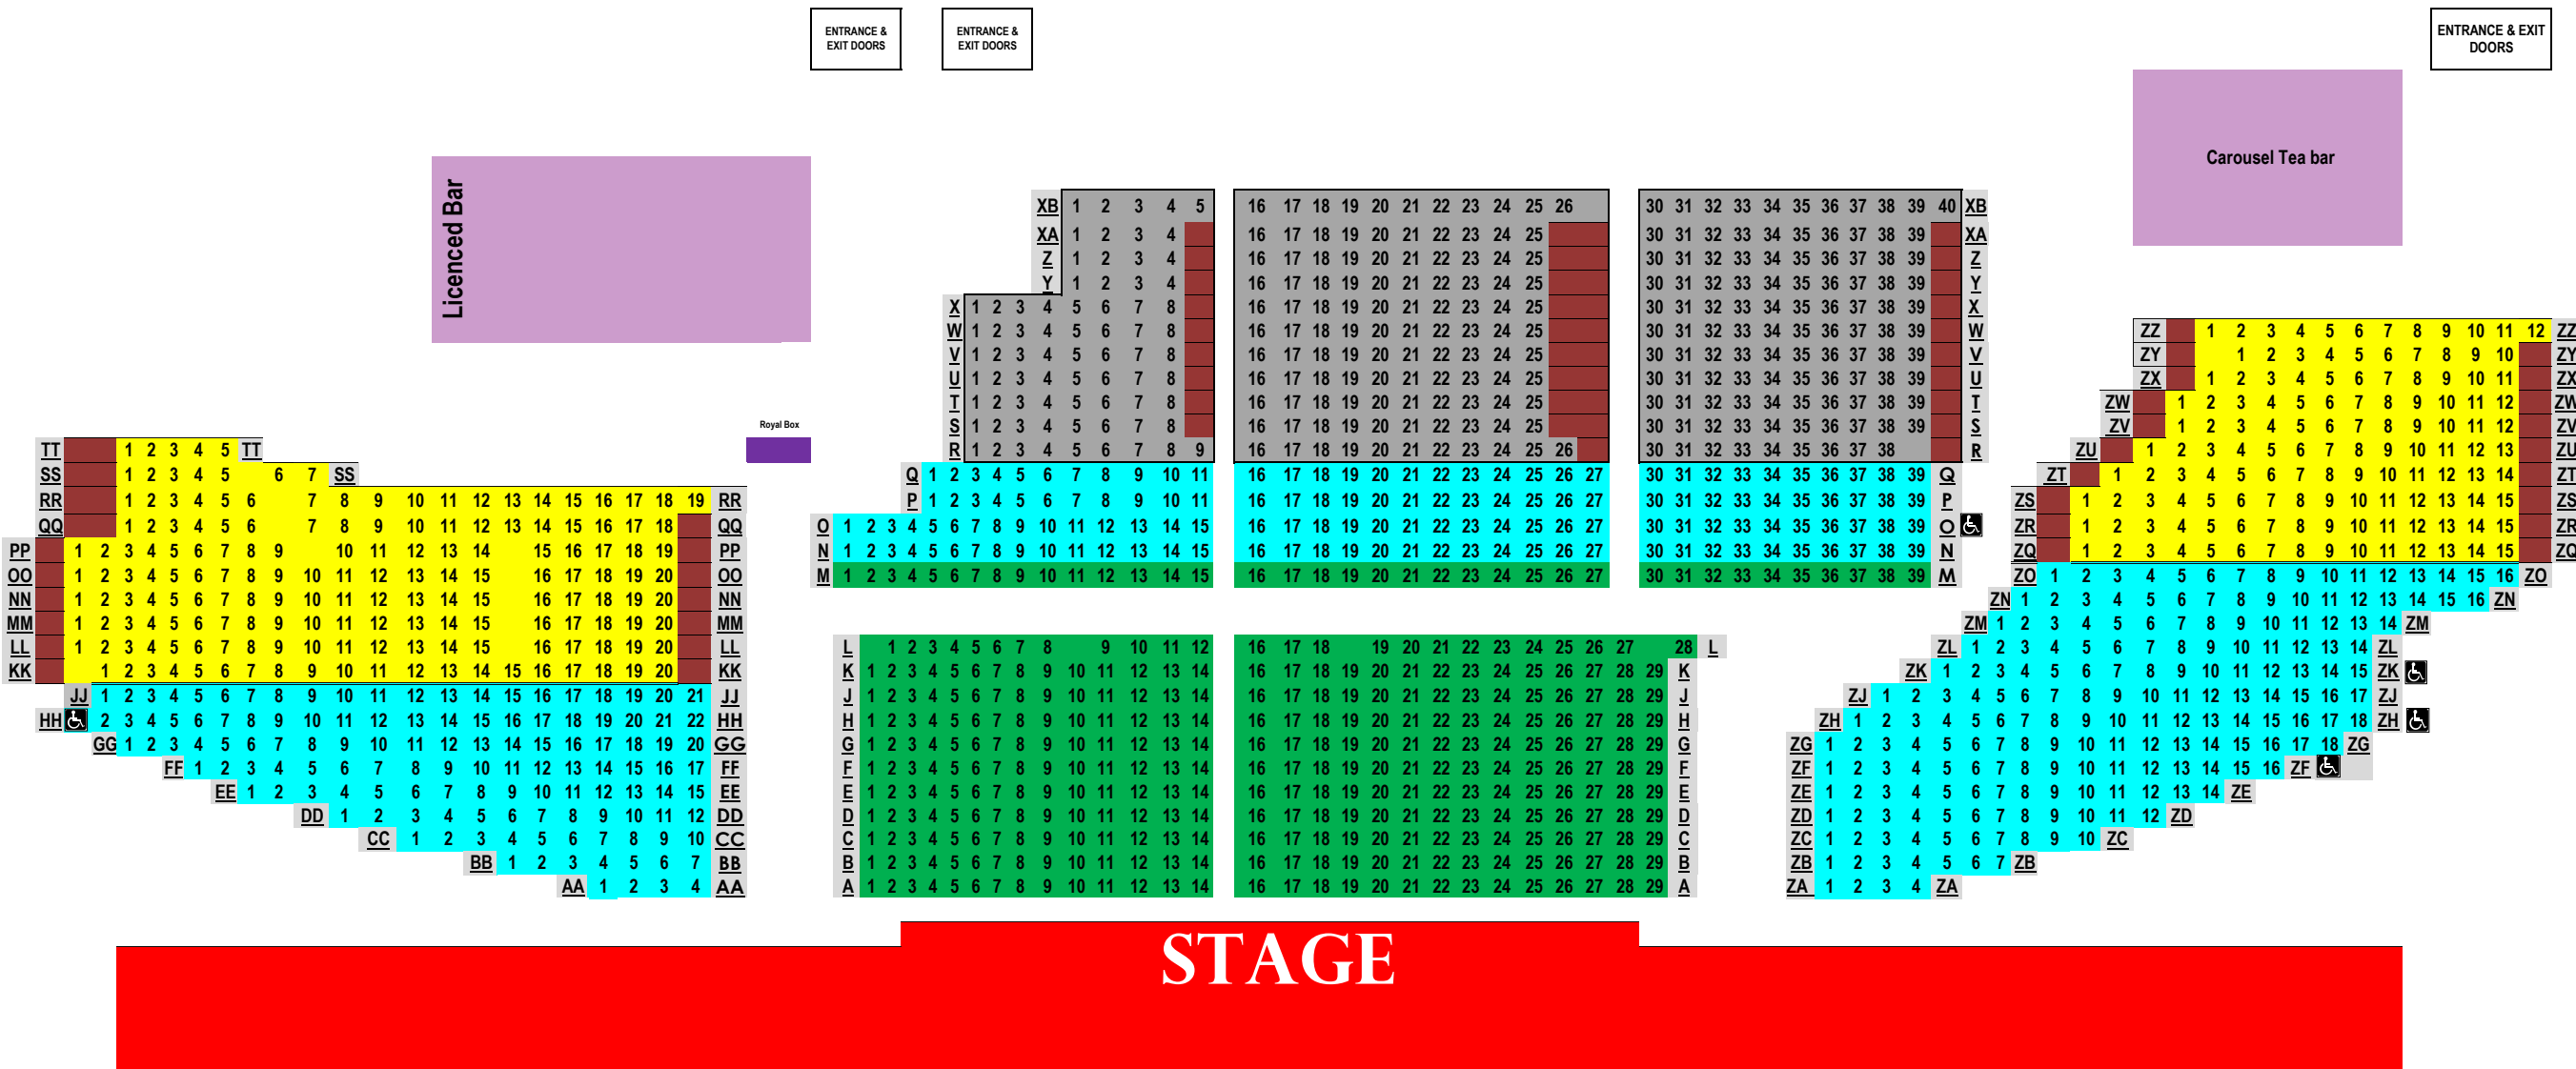

# Seating Plan for Thursford Christmas Spectacular

**STAGE**